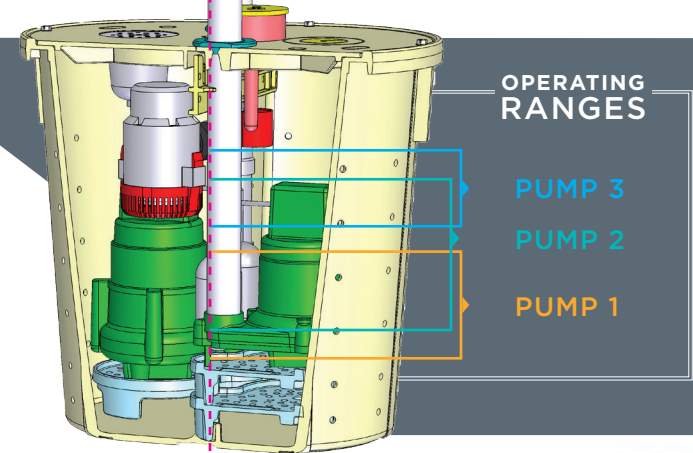

TripleSafe® Sump System

THE WORLD'S MOST RELIABLE PUMPING SYSTEM

The **TripleSafe®** is the world's most reliable pumping system; keeping your basement dry with triple the protection.

A sump pump is a necessary element of a basement waterproofing system — and everything is fine until one of three problems occur, causing a flood. The three pump problems are: pump failure, single pump can't handle volume in hard rain, and power failure. The **TripleSafe®** assures protection from all three problems.

System

TEM

PUMP 1
Zoeller M-53 1/3 hp Pump

- Does the pumping most of the time
- Reliable, efficient, smooth-running 1/3 hp cast iron pump

PUMP 2
Zoeller M-98 1/2 hp High Volume Pump

- Operates when either Pump 1 fails, or if Pump 1 cannot keep up with the heavy flow of water
- When pumps work together, they can remove up to 6200 gallons of water per hour out of your basement
- Larger pump, giving that “turbo boost” when you need it

SPECIAL FEATURES

Unique ‘Figure Eight’ design allows 3 sump pumps to fit perfectly in the TripleSafe™ liner.

Equipped with an airtight floor drain in case of a plumbing leak. A floating ball in the drain creates the seal.

Knockout in the lid allows dehumidifier to drain directly into the TripleSafe™.