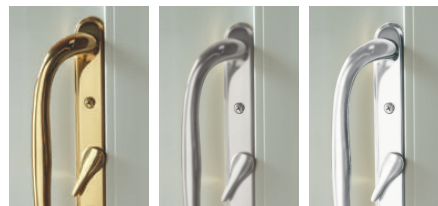

Brushed Nickel

White

Hardware Options

Brass