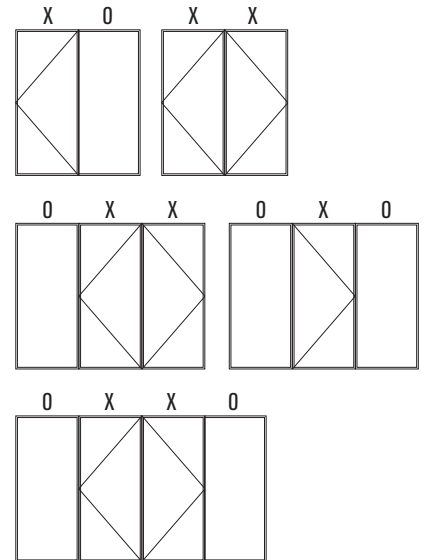

### Configurations

X = Operable O = Fixed